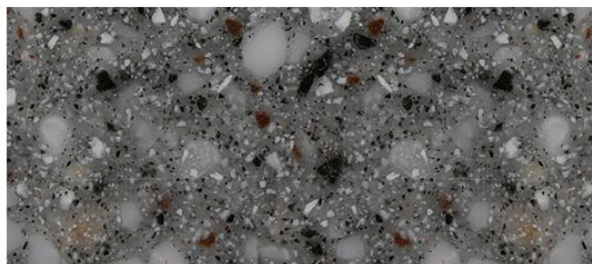

KM537 Modified Acrylic