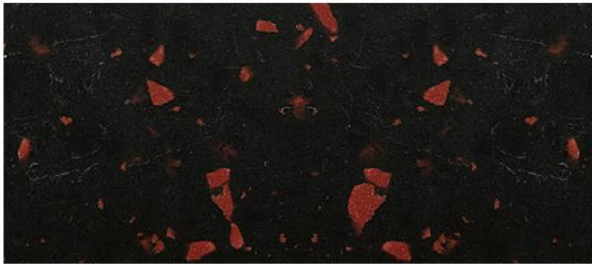

KM546 Modified Acrylic