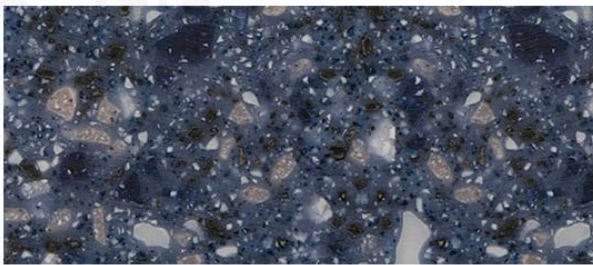

KA838 100% Acrylic

KA839 100% Acrylic

KA840 100% Acrylic

- Available in 12mm
- Available in 6mm - 25mm
- Available customized color

Graining and shade of actual product may vary from printed sample.

KA841 100% Acrylic