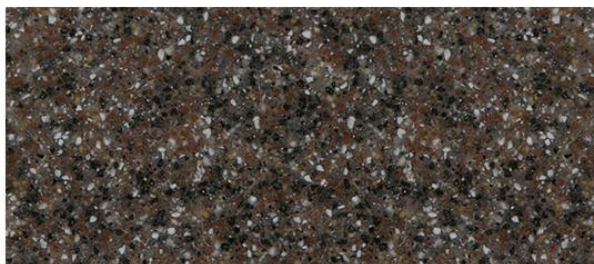

KM536 Modified Acrylic