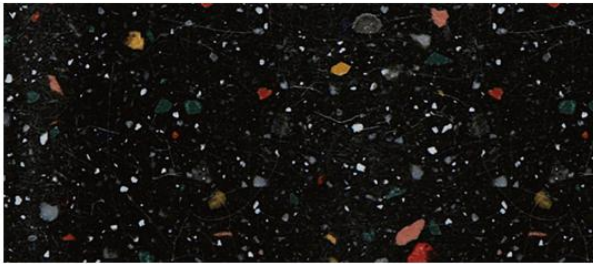

KA845 100% Acrylic