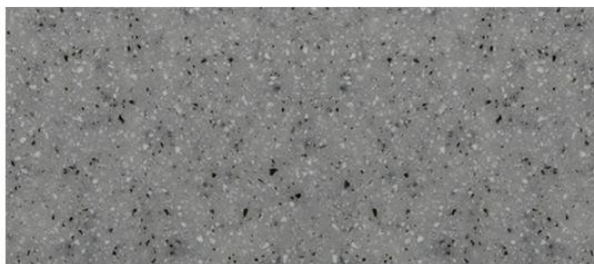

KM507 Modified Acrylic