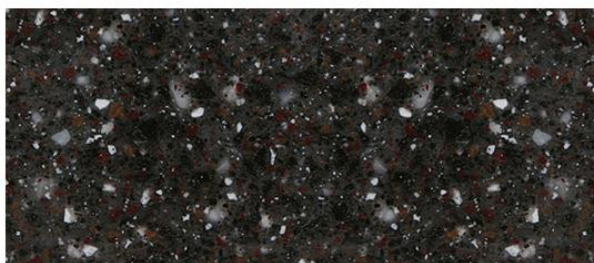

KM538 Modified Acrylic