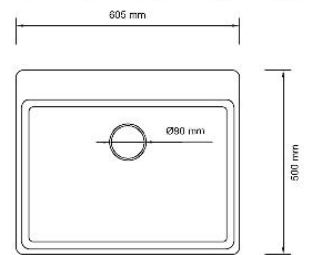

SIZE:510*395*170

SIZE:760*460*200

BU003

BU005

SIZE:660*460*225

SIZE:510*310*150

BU063

SIZE: 855*490*210

BU015

SIZE:870*450*195

BU019

SIZE:740*420*210

BU057

SIZE:805*515*225

BU042

SIZE:750*460*215

Solid surface Kitchen Sink

BU026

SIZE: 830*500*212

 **KOMAN** 科曼建材

KOMAN

Solid surface Kitchen Sink

BU027

SIZE:610*350*220

BU031

SIZE:350*350*195

BU038

SIZE:545*375*180

BU033

SIZE:605*500*200

KM

Solid surface Pedestal Basin