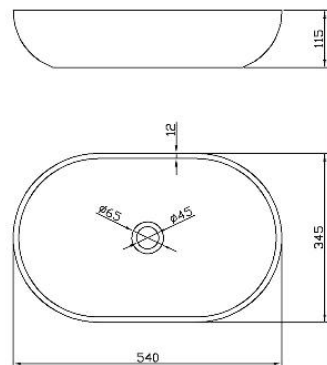

BT507

SIZE:1750*890*540

BT511

SIZE:1715*730*500

BT504

SIZE: 1690*780*880

BT512

SIZE:1610*700*560

BT509

SIZE:1800*1100*610

BT514

SIZE:1700*800*580

BT515

SIZE:1715*730*500

KM

SOLID SURFACE WASHBASIN

 **KOMAN** 科曼建材

KM

BA107

SIZE: 375*375*115

BA105

SIZE:670*380*90

BA125

SIZE:410*410*100

BA108

SIZE:540*345*115

BA113

SIZE:590*445*150

BA126

SIZE:450*345*155

BA106

SIZE:695*325*130