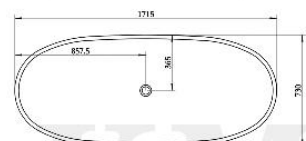

 **KOMAN** 科曼建材

KM

BT501

SIZE: 1690*780*880

BT505

SIZE:1690*780*880

BT509

SIZE:1765*870*580

BT507

SIZE:1750*890*540

BT511

SIZE:1715*730*500

BT504

SIZE: 1690*780*880

BT512

SIZE:1610*700*560

BT509

SIZE:1800*1100*610

BT514

SIZE:1700*800*580

BT515

SIZE:1715*730*500

KM

SOLID SURFACE WASHBASIN