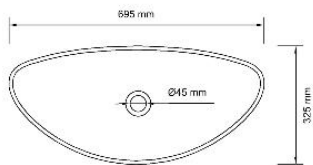

BT507

SIZE:1750*890*540

BT511

SIZE:1715*730*500

BT504

SIZE: 1690*780*880

BT512

SIZE:1610*700*560

 **KOMAN** 科曼建材

KM

BA107

SIZE: 375*375*115

BA105

SIZE:670*380*90

BA125

SIZE:410*410*100

BA108

SIZE:540*345*115

BA113

SIZE:590*445*150

BA126

SIZE:450*345*155

BA106

SIZE:695*325*130

BA110

SIZE:780*445*155

BA111

SIZE:570*400*165

BA112

SIZE:800*360*145

BA101

SIZE: 1130*515*160