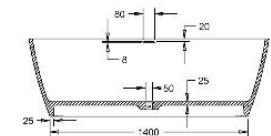

 **KOMAN** 科曼建材

KM

BT501

SIZE: 1690*780*880

BT505

SIZE:1690*780*880

BT509

SIZE:1765*870*580

BT507

SIZE:1750*890*540

BT511

SIZE:1715*730*500

BT504

SIZE: 1690*780*880

BT512

SIZE:1610*700*560

BT509

SIZE:1800*1100*610

BT514

SIZE:1700*800*580

BT515

SIZE:1715*730*500

KM

SOLID SURFACE WASHBASIN