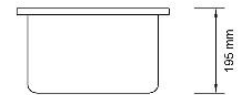

SIZE:510*395*170

SIZE:760*460*200

BU003

BU005

SIZE:660*460*225

SIZE:510*310*150

BU063

SIZE: 855*490*210

BU015

SIZE:870*450*195

BU019

SIZE:740*420*210

BU057

SIZE:805*515*225

BU042

SIZE:750*460*215

BU031

SIZE:350*350*195

BU038

SIZE:545*375*180

BU033

SIZE:605*500*200

KM

Solid surface Pedestal Basin