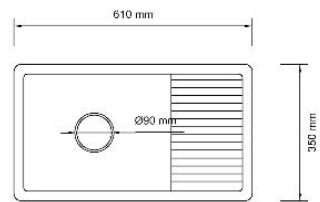

SIZE:510*395*170

SIZE:760*460*200

BU003

BU005

SIZE:660*460*225

SIZE:510*310*150

BU063

SIZE: 855*490*210

BU015

SIZE:870*450*195

BU019

SIZE:740*420*210

BU057

SIZE:805*515*225

BU042

SIZE:750*460*215

Solid surface Kitchen Sink

BU026

SIZE: 830*500*212

 **KOMAN** 科曼建材

KOMAN

Solid surface Kitchen Sink

BU027

SIZE:610*350*220

BU031

SIZE:350*350*195

BU038

SIZE:545*375*180

BU033

SIZE:605*500*200

KM

Solid surface Pedestal Basin