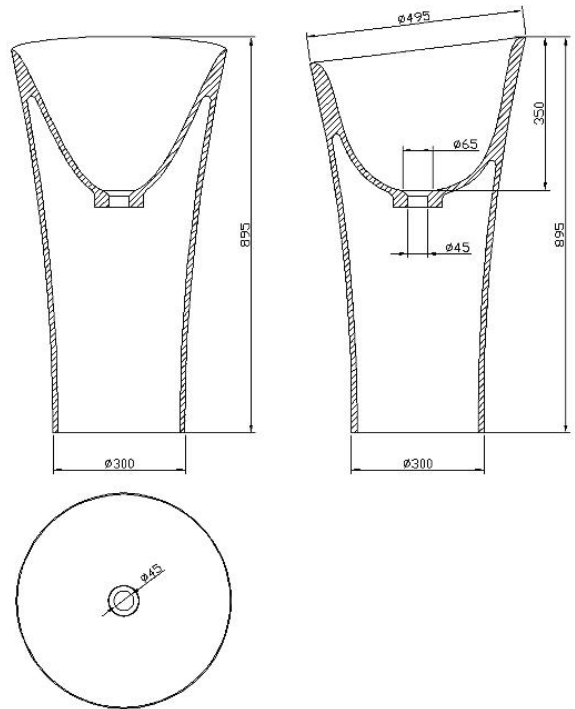

SIZE:510*395*170

SIZE:760*460*200

BU003

BU005

SIZE:660*460*225

SIZE:510*310*150

BU063

SIZE: 855*490*210

BU015

SIZE:870*450*195

BU019

SIZE:740*420*210

BU057

SIZE:805*515*225

BU042

SIZE:750*460*215

BU031

SIZE:350*350*195

BU038

SIZE:545*375*180

BU033

SIZE:605*500*200

KM

Solid surface Pedestal Basin

 **KOMAN** 科曼建材

KM

BP306

SIZE: 495*495*895

BP304

SIZE:465*455*850

BP301

SIZE:360*360*830