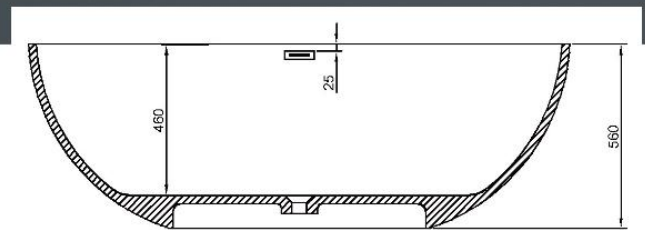

 **KOMAN** 科曼建材

KM

BT501

SIZE: 1690*780*880

BT505

SIZE:1690*780*880

BT509

SIZE:1765*870*580

BT507

SIZE:1750*890*540

BT511

SIZE:1715*730*500

BT504

SIZE: 1690*780*880

BT512

SIZE:1610*700*560