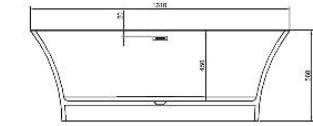

 **KOMAN** 科曼建材

KM

BT501

SIZE: 1690*780*880

BT505

SIZE:1690*780*880

BT509

SIZE:1765*870*580

BT507

SIZE:1750*890*540

BT511

SIZE:1715*730*500

BT504

SIZE: 1690*780*880

BT512

SIZE:1610*700*560

BT509

SIZE:1800*1100*610

BT514

SIZE:1700*800*580

BT515

SIZE:1715*730*500

KM

SOLID SURFACE WASHBASIN