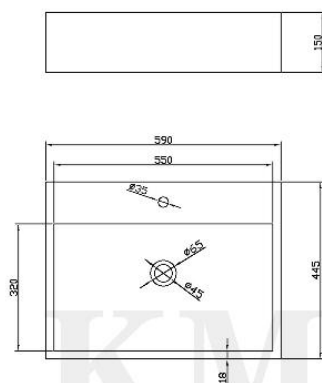

BT507

SIZE:1750*890*540

BT511

SIZE:1715*730*500

BT504

SIZE: 1690*780*880

BT512

SIZE:1610*700*560

 **KOMAN** 科曼建材

KM

BA107

SIZE: 375*375*115

BA105

SIZE:670*380*90

BA125

SIZE:410*410*100

BA108

SIZE:540*345*115

BA113

SIZE:590*445*150

BA126

SIZE:450*345*155

BA106

SIZE:695*325*130

BA110

SIZE:780*445*155

BA111

SIZE:570*400*165

BA112

SIZE:800*360*145

BA101

SIZE: 1130*515*160