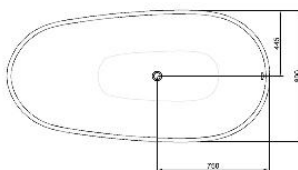

 **KOMAN** 科曼建材

KM

BT501

SIZE: 1690*780*880

BT505

SIZE:1690*780*880

BT509

SIZE:1765*870*580

BT507

SIZE:1750*890*540

BT511

SIZE:1715*730*500

BT504

SIZE: 1690*780*880

BT512

SIZE:1610*700*560