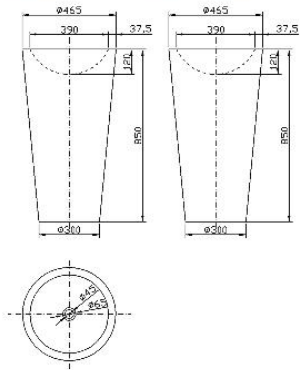

SIZE:510*395*170

SIZE:760*460*200

BU003

BU005

SIZE:660*460*225

SIZE:510*310*150

BU063

SIZE: 855*490*210

BU015

SIZE:870*450*195

BU019

SIZE:740*420*210

BU057

SIZE:805*515*225

BU042

SIZE:750*460*215

BU031

SIZE:350*350*195

BU038

SIZE:545*375*180

BU033

SIZE:605*500*200

KM

Solid surface Pedestal Basin

 **KOMAN** 科曼建材

KM

BP306

SIZE: 495*495*895

BP304

SIZE:465*455*850

BP301

SIZE:360*360*830