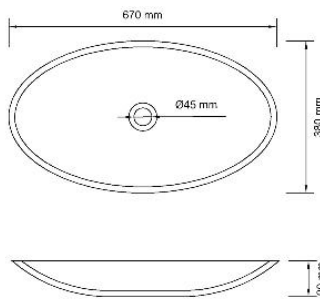

BT507

SIZE:1750*890*540

BT511

SIZE:1715*730*500

BT504

SIZE: 1690*780*880

BT512

SIZE:1610*700*560

BT509

SIZE:1800*1100*610

BT514

SIZE:1700*800*580

BT515

SIZE:1715*730*500

KM

SOLID SURFACE WASHBASIN

 **KOMAN** 科曼建材

KM

BA107

SIZE: 375*375*115

BA105

SIZE:670*380*90

BA125

SIZE:410*410*100

BA108

SIZE:540*345*115

BA113

SIZE:590*445*150

BA126

SIZE:450*345*155

BA106

SIZE:695*325*130