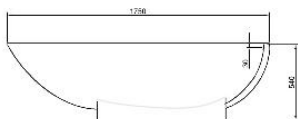

 **KOMAN** 科曼建材

KM

BT501

SIZE: 1690*780*880

BT505

SIZE:1690*780*880

BT509

SIZE:1765*870*580

BT507

SIZE:1750*890*540

BT511

SIZE:1715*730*500

BT504

SIZE: 1690*780*880

BT512

SIZE:1610*700*560