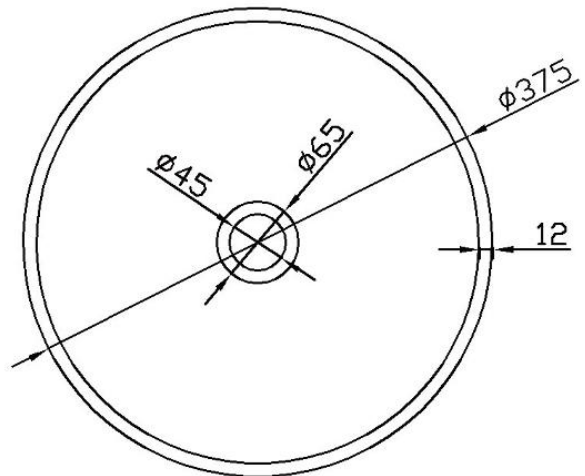

SIZE: 375*375*115