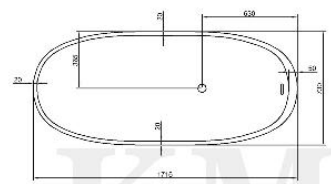

 **KOMAN** 科曼建材

KM

BT501

SIZE: 1690*780*880

BT505

SIZE:1690*780*880

BT509

SIZE:1765*870*580

BT507

SIZE:1750*890*540

BT511

SIZE:1715*730*500

BT504

SIZE: 1690*780*880

BT512

SIZE:1610*700*560

BT509

SIZE:1800*1100*610

BT514

SIZE:1700*800*580

BT515

SIZE:1715*730*500

KM

SOLID SURFACE WASHBASIN

SIZE:510*395*170

SIZE:760*460*200

BU003

BU005

SIZE:660*460*225

SIZE:510*310*150

BU063

SIZE: 855*490*210