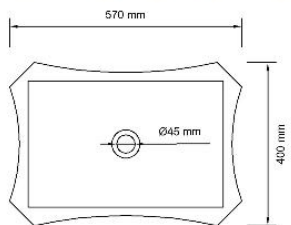

BT507

SIZE:1750*890*540

BT511

SIZE:1715*730*500

BT504

SIZE: 1690*780*880

BT512

SIZE:1610*700*560

 **KOMAN** 科曼建材

KM

BA107

SIZE: 375*375*115

BA105

SIZE:670*380*90

BA125

SIZE:410*410*100

BA108

SIZE:540*345*115

BA113

SIZE:590*445*150

BA126

SIZE:450*345*155

BA106

SIZE:695*325*130

BA110

SIZE:780*445*155

BA111

SIZE:570*400*165

BA112

SIZE:800*360*145

BA101

SIZE: 1130*515*160