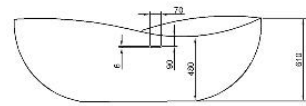

 **KOMAN** 科曼建材

KM

BT501

SIZE: 1690*780*880

BT505

SIZE:1690*780*880

BT509

SIZE:1765*870*580

BT507

SIZE:1750*890*540

BT511

SIZE:1715*730*500

BT504

SIZE: 1690*780*880

BT512

SIZE:1610*700*560

BT509

SIZE:1800*1100*610

BT514

SIZE:1700*800*580

BT515

SIZE:1715*730*500

KM

SOLID SURFACE WASHBASIN