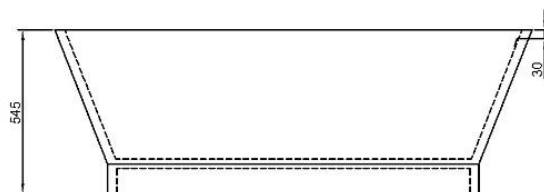

 **KOMAN** 科曼建材

KM

BT501

SIZE: 1690*780*880

BT505

SIZE:1690*780*880

BT509

SIZE:1765*870*580

BT507

SIZE:1750*890*540

BT511

SIZE:1715*730*500

BT504

SIZE: 1690*780*880

BT512

SIZE:1610*700*560

BT509

SIZE:1800*1100*610

BT514

SIZE:1700*800*580

BT515

SIZE:1715*730*500

KM

SOLID SURFACE WASHBASIN