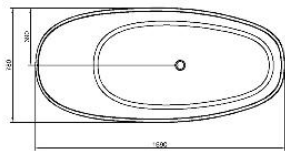

 **KOMAN** 科曼建材

KM

BT501

SIZE: 1690*780*880

BT505

SIZE:1690*780*880

BT509

SIZE:1765*870*580

BT507

SIZE:1750*890*540

BT511

SIZE:1715*730*500

BT504

SIZE: 1690*780*880

BT512

SIZE:1610*700*560