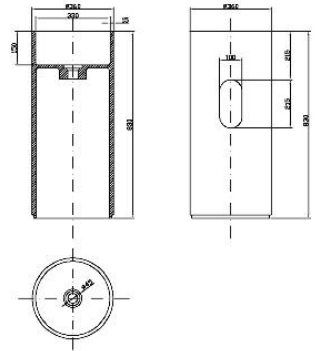

 **KOMAN** 科曼建材

KM

BP306

SIZE: 495*495*895

BP304

SIZE:465*455*850

BP301

SIZE:360*360*830