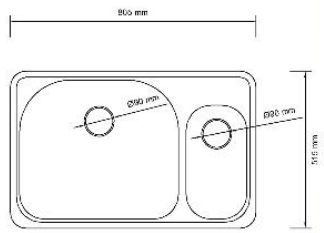

SIZE:510*395*170

SIZE:760*460*200

BU003

BU005

SIZE:660*460*225

SIZE:510*310*150

BU063

SIZE: 855*490*210

BU015

SIZE:870*450*195

BU019

SIZE:740*420*210

BU057

SIZE:805*515*225

BU042

SIZE:750*460*215

Solid surface Kitchen Sink

BU026

SIZE: 830*500*212

 **KOMAN** 科曼建材

KOMAN

Solid surface Kitchen Sink

BU027

SIZE:610*350*220

BU031

SIZE:350*350*195

BU038

SIZE:545*375*180

BU033

SIZE:605*500*200

KM

Solid surface Pedestal Basin