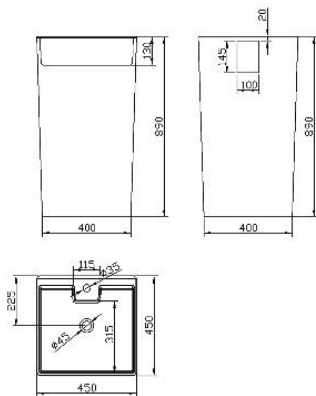

SIZE:450*450*890