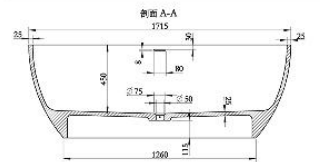

 **KOMAN** 科曼建材

KM

BT501

SIZE: 1690*780*880

BT505

SIZE:1690*780*880

BT509

SIZE:1765*870*580

BT507

SIZE:1750*890*540

BT511

SIZE:1715*730*500

BT504

SIZE: 1690*780*880

BT512

SIZE:1610*700*560

BT509

SIZE:1800*1100*610

BT514

SIZE:1700*800*580

BT515

SIZE:1715*730*500

KM

SOLID SURFACE WASHBASIN