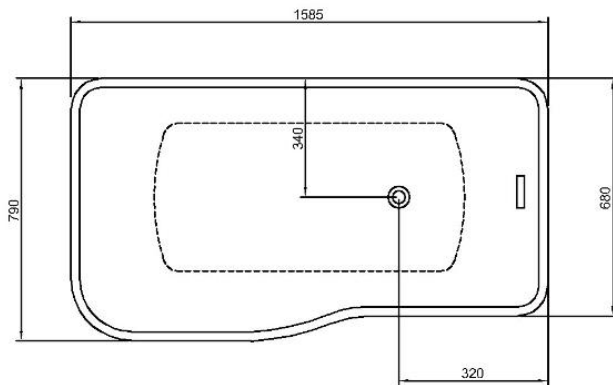

 **KOMAN** 科曼建材

KM

BT501

SIZE: 1690*780*880

BT505

SIZE:1690*780*880

BT509

SIZE:1765*870*580

BT507

SIZE:1750*890*540

BT511

SIZE:1715*730*500

BT504

SIZE: 1690*780*880

BT512

SIZE:1610*700*560

BT509

SIZE:1800*1100*610

BT514

SIZE:1700*800*580

BT515

SIZE:1715*730*500

KM

SOLID SURFACE WASHBASIN

SIZE:510*395*170

SIZE:760*460*200

BU003

BU005

SIZE:660*460*225

SIZE:510*310*150

BU063

SIZE: 855*490*210