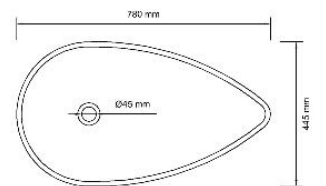

BT507

SIZE:1750*890*540

BT511

SIZE:1715*730*500

BT504

SIZE: 1690*780*880

BT512

SIZE:1610*700*560

 **KOMAN** 科曼建材

KM

BA107

SIZE: 375*375*115

BA105

SIZE:670*380*90

BA125

SIZE:410*410*100

BA108

SIZE:540*345*115

BA113

SIZE:590*445*150

BA126

SIZE:450*345*155

BA106

SIZE:695*325*130

BA110

SIZE:780*445*155

BA111

SIZE:570*400*165

BA112

SIZE:800*360*145

BA101

SIZE: 1130*515*160