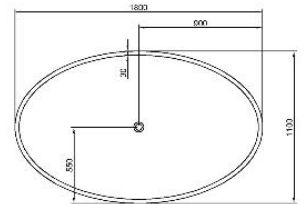

 **KOMAN** 科曼建材

KM

BT501

SIZE: 1690*780*880

BT505

SIZE:1690*780*880

BT509

SIZE:1765*870*580

BT507

SIZE:1750*890*540

BT511

SIZE:1715*730*500

BT504

SIZE: 1690*780*880

BT512

SIZE:1610*700*560

BT509

SIZE:1800*1100*610

BT514

SIZE:1700*800*580

BT515

SIZE:1715*730*500

KM

SOLID SURFACE WASHBASIN