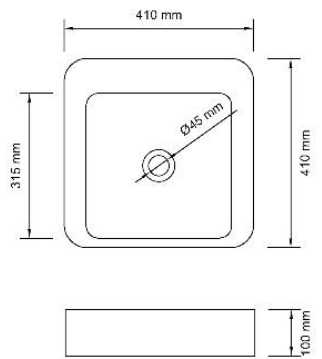

BT507

SIZE:1750*890*540

BT511

SIZE:1715*730*500

BT504

SIZE: 1690*780*880

BT512

SIZE:1610*700*560

BT509

SIZE:1800*1100*610

BT514

SIZE:1700*800*580

BT515

SIZE:1715*730*500

KM

SOLID SURFACE WASHBASIN

 **KOMAN** 科曼建材

KM

BA107

SIZE: 375*375*115

BA105

SIZE:670*380*90

BA125

SIZE:410*410*100

BA108

SIZE:540*345*115

BA113

SIZE:590*445*150

BA126

SIZE:450*345*155

BA106

SIZE:695*325*130