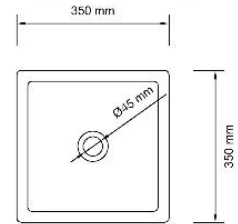

SIZE:510*395*170

SIZE:760*460*200

BU003

BU005

SIZE:660*460*225

SIZE:510*310*150

BU063

SIZE: 855*490*210

BU015

SIZE:870*450*195

BU019

SIZE:740*420*210

BU057

SIZE:805*515*225

BU042

SIZE:750*460*215

Solid surface Kitchen Sink

BU026

SIZE: 830*500*212

 **KOMAN** 科曼建材

KOMAN

Solid surface Kitchen Sink

BU027

SIZE:610*350*220

BU031

SIZE:350*350*195

BU038

SIZE:545*375*180

BU033

SIZE:605*500*200

KM

Solid surface Pedestal Basin