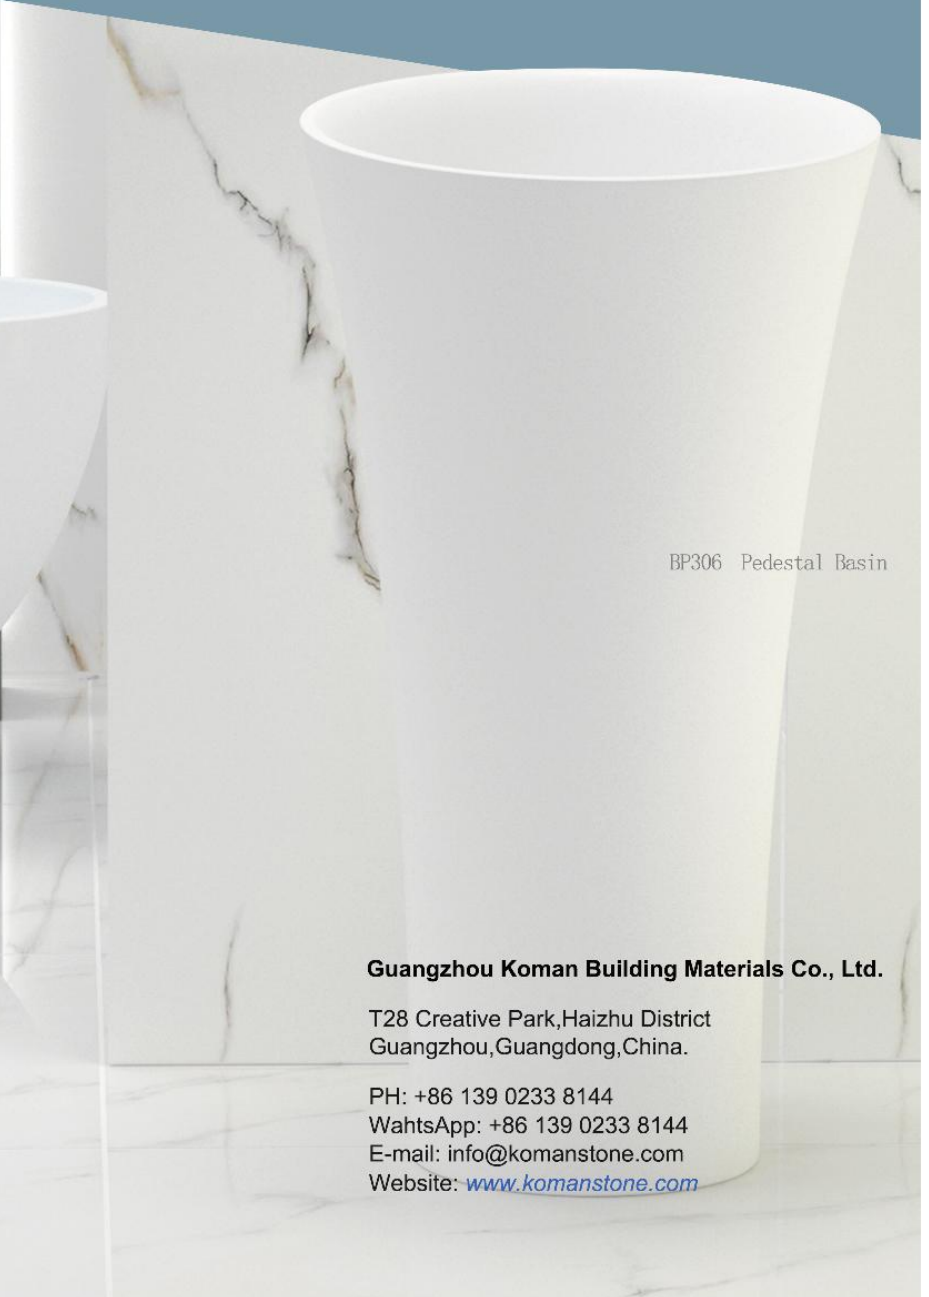

KM

SINK & BATHTUB CUSTOMIZED

BT515 Bathtub

BP306 Pedestal Basin

Guangzhou Koman Building Materials Co., Ltd.

T28 Creative Park, Haizhu District
Guangzhou, Guangdong, China.

PH: +86 139 0233 8144

WahtsApp: +86 139 0233 8144