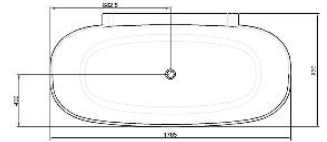

 **KOMAN** 科曼建材

KM

BT501

SIZE: 1690*780*880

BT505

SIZE:1690*780*880

BT509

SIZE:1765*870*580

BT507

SIZE:1750*890*540

BT511

SIZE:1715*730*500

BT504

SIZE: 1690*780*880

BT512

SIZE:1610*700*560

BT509

SIZE:1800*1100*610

BT514

SIZE:1700*800*580

BT515

SIZE:1715*730*500

KM

SOLID SURFACE WASHBASIN