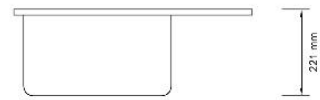

SIZE:510*395*170

SIZE:760*460*200

BU003

BU005

SIZE:660*460*225

SIZE:510*310*150

BU063

SIZE: 855*490*210

BU015

SIZE:870*450*195

BU019

SIZE:740*420*210

BU057

SIZE:805*515*225

BU042

SIZE:750*460*215

Solid surface Kitchen Sink

BU026

SIZE: 830*500*212

 **KOMAN** 科曼建材

KOMAN

Solid surface Kitchen Sink

BU027

SIZE:610*350*220

BU031

SIZE:350*350*195

BU038

SIZE:545*375*180

BU033

SIZE:605*500*200

KM

Solid surface Pedestal Basin