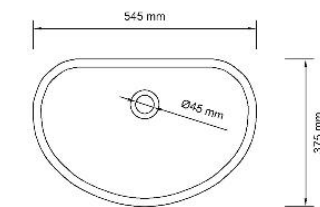

SIZE:510*395*170

SIZE:760*460*200

BU003

BU005

SIZE:660*460*225

SIZE:510*310*150

BU063

SIZE: 855*490*210

BU015

SIZE:870*450*195

BU019

SIZE:740*420*210

BU057

SIZE:805*515*225

BU042

SIZE:750*460*215

Solid surface Kitchen Sink

BU026

SIZE: 830*500*212

 **KOMAN** 科曼建材

KOMAN

Solid surface Kitchen Sink

BU027

SIZE:610*350*220

BU031

SIZE:350*350*195

BU038

SIZE:545*375*180

BU033

SIZE:605*500*200

KM

Solid surface Pedestal Basin