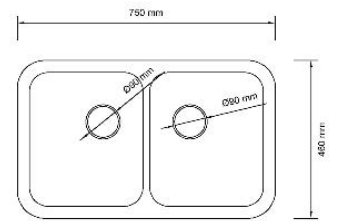

SIZE:510*395*170

SIZE:760*460*200

BU003

BU005

SIZE:660*460*225

SIZE:510*310*150

BU063

SIZE: 855*490*210

BU015

SIZE:870*450*195

BU019

SIZE:740*420*210

BU057

SIZE:805*515*225

BU042

SIZE:750*460*215

Solid surface Kitchen Sink

BU026

SIZE: 830*500*212

 **KOMAN** 科曼建材

KOMAN

Solid surface Kitchen Sink

BU027

SIZE:610*350*220

BU031

SIZE:350*350*195

BU038

SIZE:545*375*180

BU033

SIZE:605*500*200

KM

Solid surface Pedestal Basin