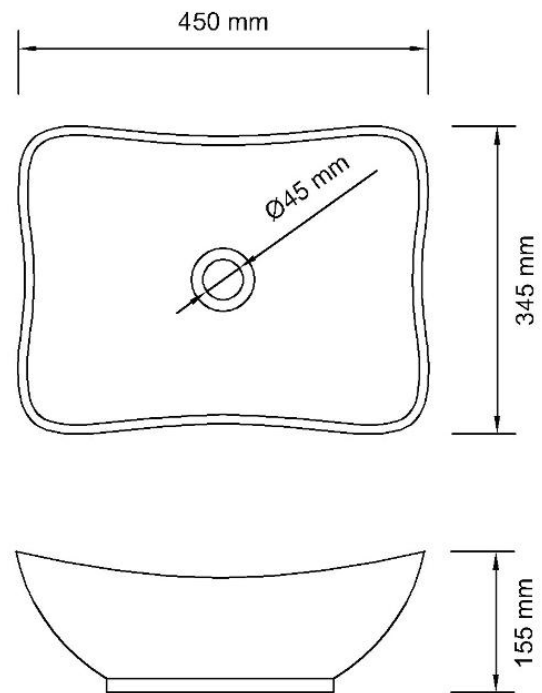

BT509

SIZE:1800*1100*610

BT514

SIZE:1700*800*580

BT515

SIZE:1715*730*500

KM

SOLID SURFACE WASHBASIN

 **KOMAN** 科曼建材

KM

BA107

SIZE: 375*375*115

BA105

SIZE:670*380*90

BA125

SIZE:410*410*100

BA108

SIZE:540*345*115

BA113

SIZE:590*445*150

BA126

SIZE:450*345*155

BA106

SIZE:695*325*130

BA110

SIZE:780*445*155

BA111

SIZE:570*400*165

BA112

SIZE:800*360*145

BA101

SIZE: 1130*515*160