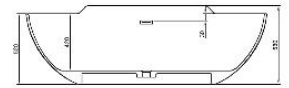

 **KOMAN** 科曼建材

KM

BT501

SIZE: 1690*780*880

BT505

SIZE:1690*780*880

BT509

SIZE:1765*870*580

BT507

SIZE:1750*890*540

BT511

SIZE:1715*730*500

BT504

SIZE: 1690*780*880

BT512

SIZE:1610*700*560

BT509

SIZE:1800*1100*610

BT514

SIZE:1700*800*580

BT515

SIZE:1715*730*500

KM

SOLID SURFACE WASHBASIN