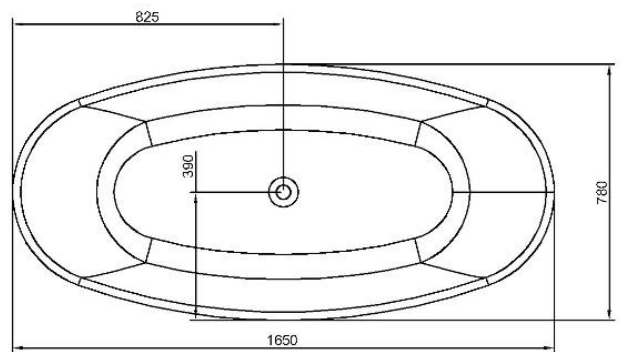

 **KOMAN** 科曼建材

KM

BT501

SIZE: 1690*780*880

BT505

SIZE:1690*780*880

BT509

SIZE:1765*870*580

BT507

SIZE:1750*890*540

BT511

SIZE:1715*730*500

BT504

SIZE: 1690*780*880

BT512

SIZE:1610*700*560