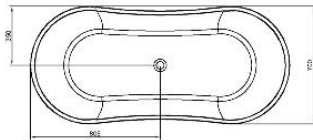

 **KOMAN** 科曼建材

KM

BT501

SIZE: 1690*780*880

BT505

SIZE:1690*780*880

BT509

SIZE:1765*870*580

BT507

SIZE:1750*890*540

BT511

SIZE:1715*730*500

BT504

SIZE: 1690*780*880

BT512

SIZE:1610*700*560

BT509

SIZE:1800*1100*610

BT514

SIZE:1700*800*580

BT515

SIZE:1715*730*500

KM

SOLID SURFACE WASHBASIN