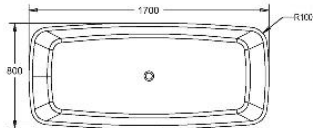

 **KOMAN** 科曼建材

KM

BT501

SIZE: 1690*780*880

BT505

SIZE:1690*780*880

BT509

SIZE:1765*870*580

BT507

SIZE:1750*890*540

BT511

SIZE:1715*730*500

BT504

SIZE: 1690*780*880

BT512

SIZE:1610*700*560

BT509

SIZE:1800*1100*610

BT514

SIZE:1700*800*580

BT515

SIZE:1715*730*500

KM

SOLID SURFACE WASHBASIN