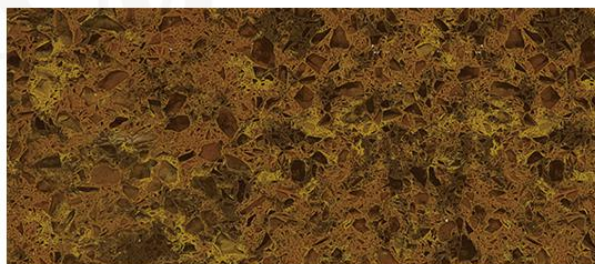

QD638 Classic Series

QD639 Classic Series

- Available in 1.5cm
- Available in 2cm and 3cm Jumbo
- Available customized color

Graining and shade of actual product may vary from printed sample.

QD641 Classic Series

QD724 Classic Series

- Available in 1.5cm
- Available in 2cm and 3cm Jumbo
- Available customized color

Graining and shade of actual product may vary from printed sample.

QD725 Classic Series

QD726 Classic Series