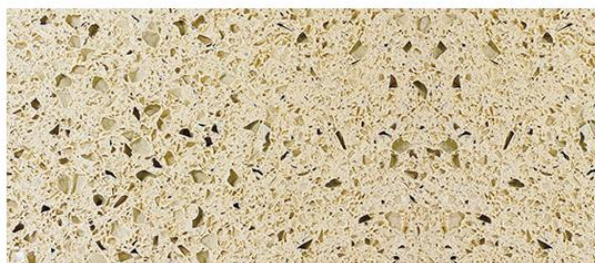

QD636 Classic Series