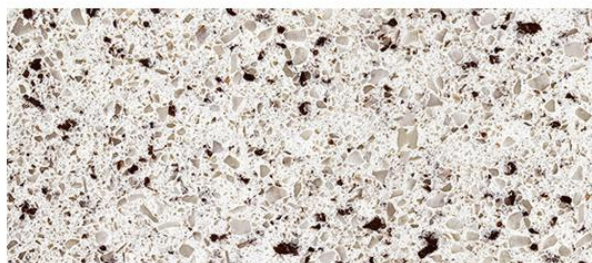

QD727 Classic Series

QD728 Classic Series

QD729 Classic Series

QD730 Classic Series

QD731 Classic Series

QD732 Classic Series

QD733 Classic Series

- Available in 1.5cm
- Available in 2cm and 3cm Jumbo
- Available customized color

Graining and shade of actual product may vary from printed sample.

BIG VEINS SERIES

◆ Residential Applications

- Kitchen countertops, backsplash and table tops
- Bathroom countertops, vanity tops, tub-decks
- Windowsills and shower-walls
- Flooring