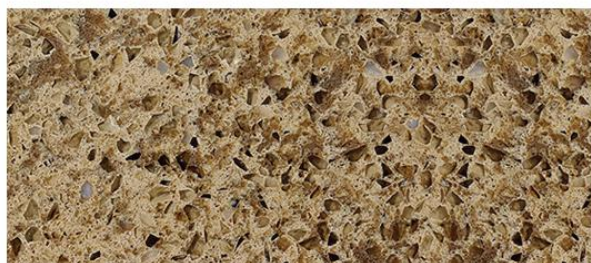

QD722 Classic Series