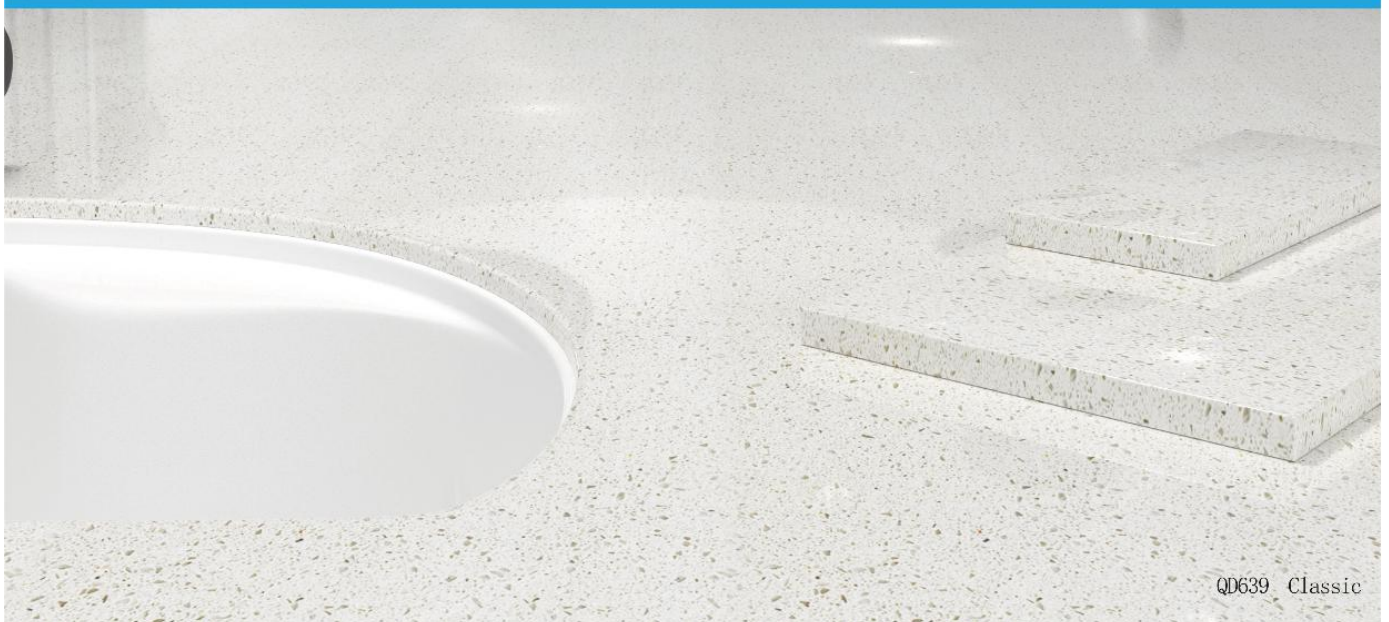

Our main product:
quartz stone slab, acrylic solid surface sheet;
solid surface wash basin/ kitchen sink/ bathtub etc.
customized kitchen & bath products; table tops, countertops,
reception counters, bar counters and other customized
products;
Interior projects of kitchens, restaurants, bars, coffee shops,
hotels etc. of artificial stone and quartz stone material.
Creative space is beyond imagination!

© KOMANstone 2021

THANKS

Guangzhou Koman Building Materials Co., Ltd.

T28 Creative Park, Haizhu District
Guangzhou, Guangdong, China.

PH: +86 139 0233 8144

WahtsApp: +86 139 0233 8144

E-mail: info@komanstone.com

Website: www.komanstone.com

QD639 Classic