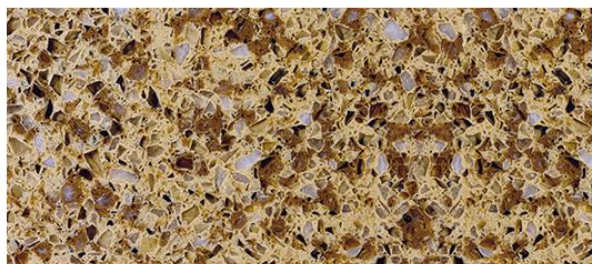

QD638 Classic Series

QD639 Classic Series

- Available in 1.5cm
- Available in 2cm and 3cm Jumbo
- Available customized color

Graining and shade of actual product may vary from printed sample.

QD641 Classic Series

QD724 Classic Series

- Available in 1.5cm
- Available in 2cm and 3cm Jumbo
- Available customized color

Graining and shade of actual product may vary from printed sample.

QD725 Classic Series

QD726 Classic Series