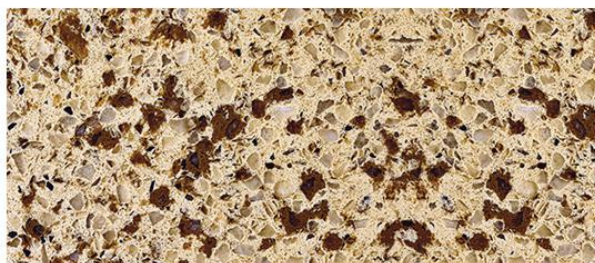

QD724 Classic Series

- Available in 1.5cm
- Available in 2cm and 3cm Jumbo
- Available customized color

Graining and shade of actual product may vary from printed sample.

QD725 Classic Series

QD726 Classic Series

QD727 Classic Series

QD728 Classic Series

QD729 Classic Series

QD730 Classic Series

QD731 Classic Series

QD732 Classic Series

QD733 Classic Series

- Available in 1.5cm
- Available in 2cm and 3cm Jumbo
- Available customized color

Graining and shade of actual product may vary from printed sample.

BIG VEINS SERIES

◆ Residential Applications

- Kitchen countertops, backsplash and table tops
- Bathroom countertops, vanity tops, tub-decks
- Windowsills and shower-walls
- Flooring