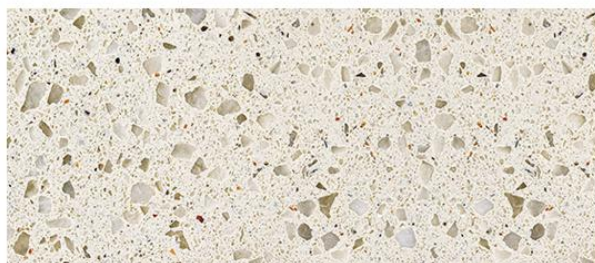

QD637 Classic Series