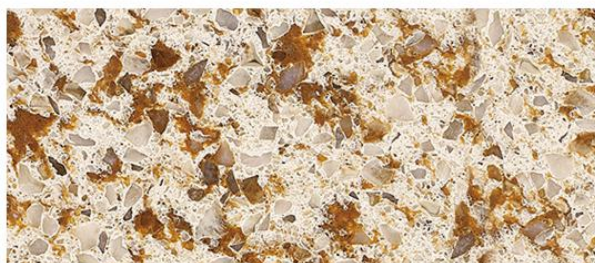

QD721 Classic Series